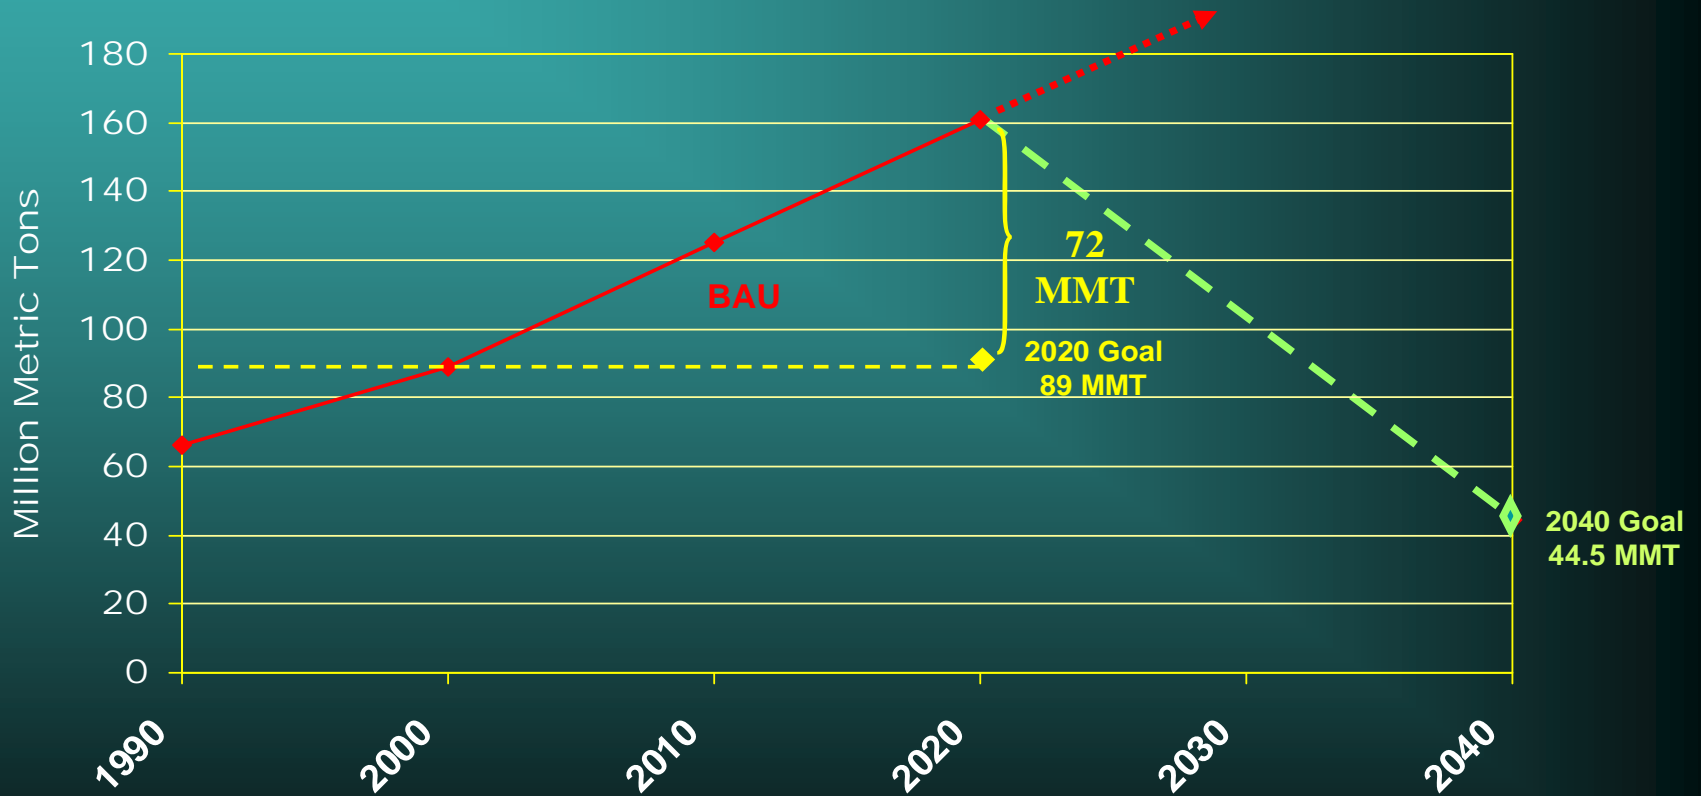

Arizona Emissions Goals

Impact of State Goal

72 million metric ton CO₂ reduction is equivalent to

- 5 million fewer Arizona residents, or
- 13 million fewer vehicles on the road, or
- 3 new Palo Verde Nuclear Power Plants